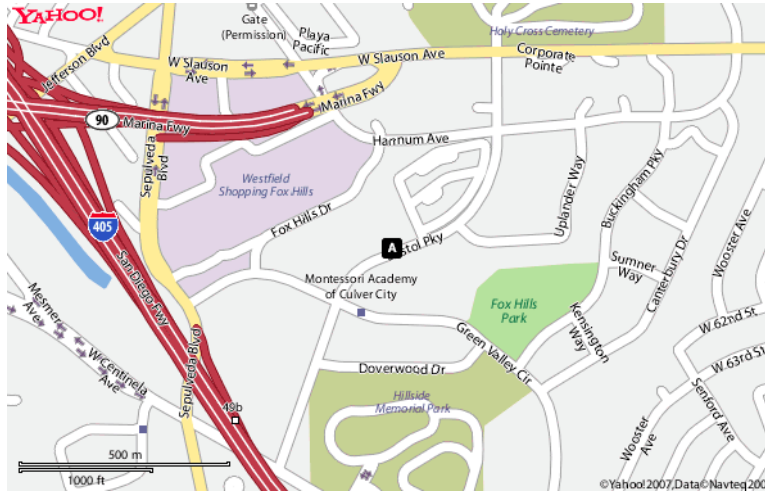

### **I-405 Northbound (from LAX, San Diego, Long Beach, etc.)**

Exit I-405 at "Slauson Ave./Sepulveda Blvd."  
Right turn on Green Valley  
Left turn on Bristol Parkway  
The office building is 500 yards on your left

### **I-405 Southbound (from Santa Monica, the Valley, etc.)**

Exit I-405 at "Slauson Ave."  
The exit splits – Stay to the left after you exit  
At the bottom of the exit, turn right onto Slauson Ave.  
Right turn on Bristol Parkway  
The office building is ¼ mile on your right

### **Alternative Route: (from LAX and the South Bay)**

Sepulveda Blvd. North  
Just past LAX the road forks – stay to your right (Sepulveda Blvd.)  
(You will go through a small retail district)  
Just past the Howard Hughes Center – Right turn on Centinela Ave.  
Left turn on Bristol Parkway (the first street)  
The office building is 500 yards past the first stop light on your left

### **Alternative Route: (from Santa Monica)**

Centinela Ave. South (past the Santa Monica Airport)  
After you cross under the I-405  
Left turn on Bristol Parkway (the first street)  
The office building is 500 yards past the first stop light on your left